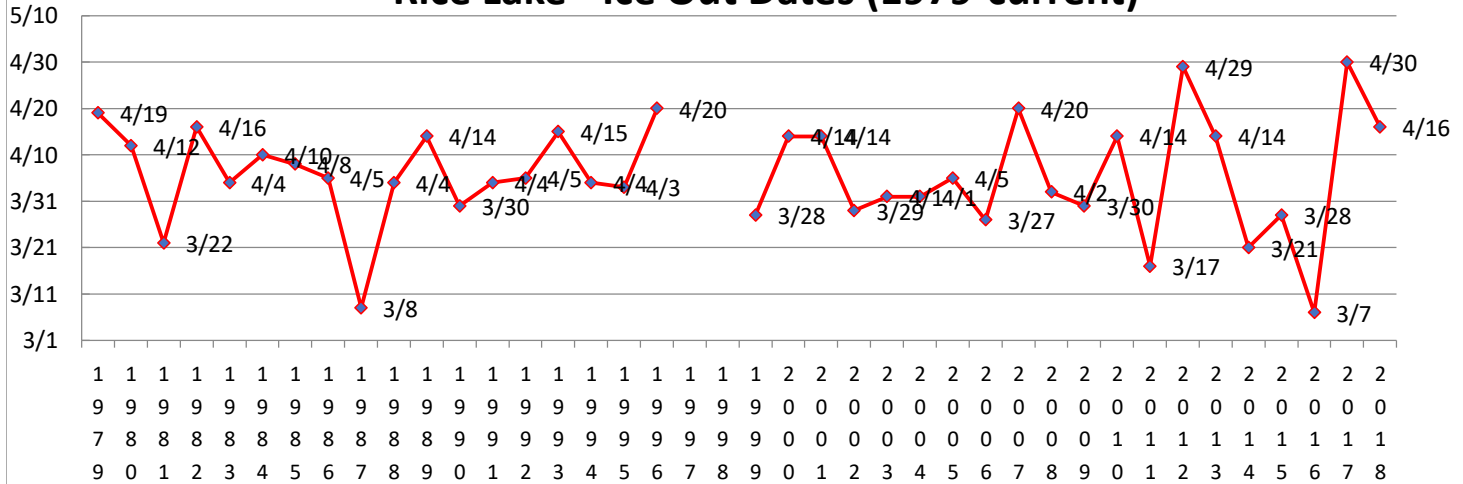

Rice Lake Ice In/Ice Out charts

This information has been captured by both long-time residents Jim & Carol Malone and Tom Dechmann. Most of the Ice In dates were estimated (but not captured) to be no later than the end of November, with exceptions being 2001 (12/20) and 2015 (12/18 being the 2nd "ice in" after it was initially in on 11/22, then out again)). In 2016-2017, the ice went out 2 times (only the 2nd instance is shown below).

If anyone else has some more data to fill in the missing gaps, please forward to our website e-mail address at ricelakeassoc@comcast.net.

Rice Lake - Ice Out Dates (1979-current)