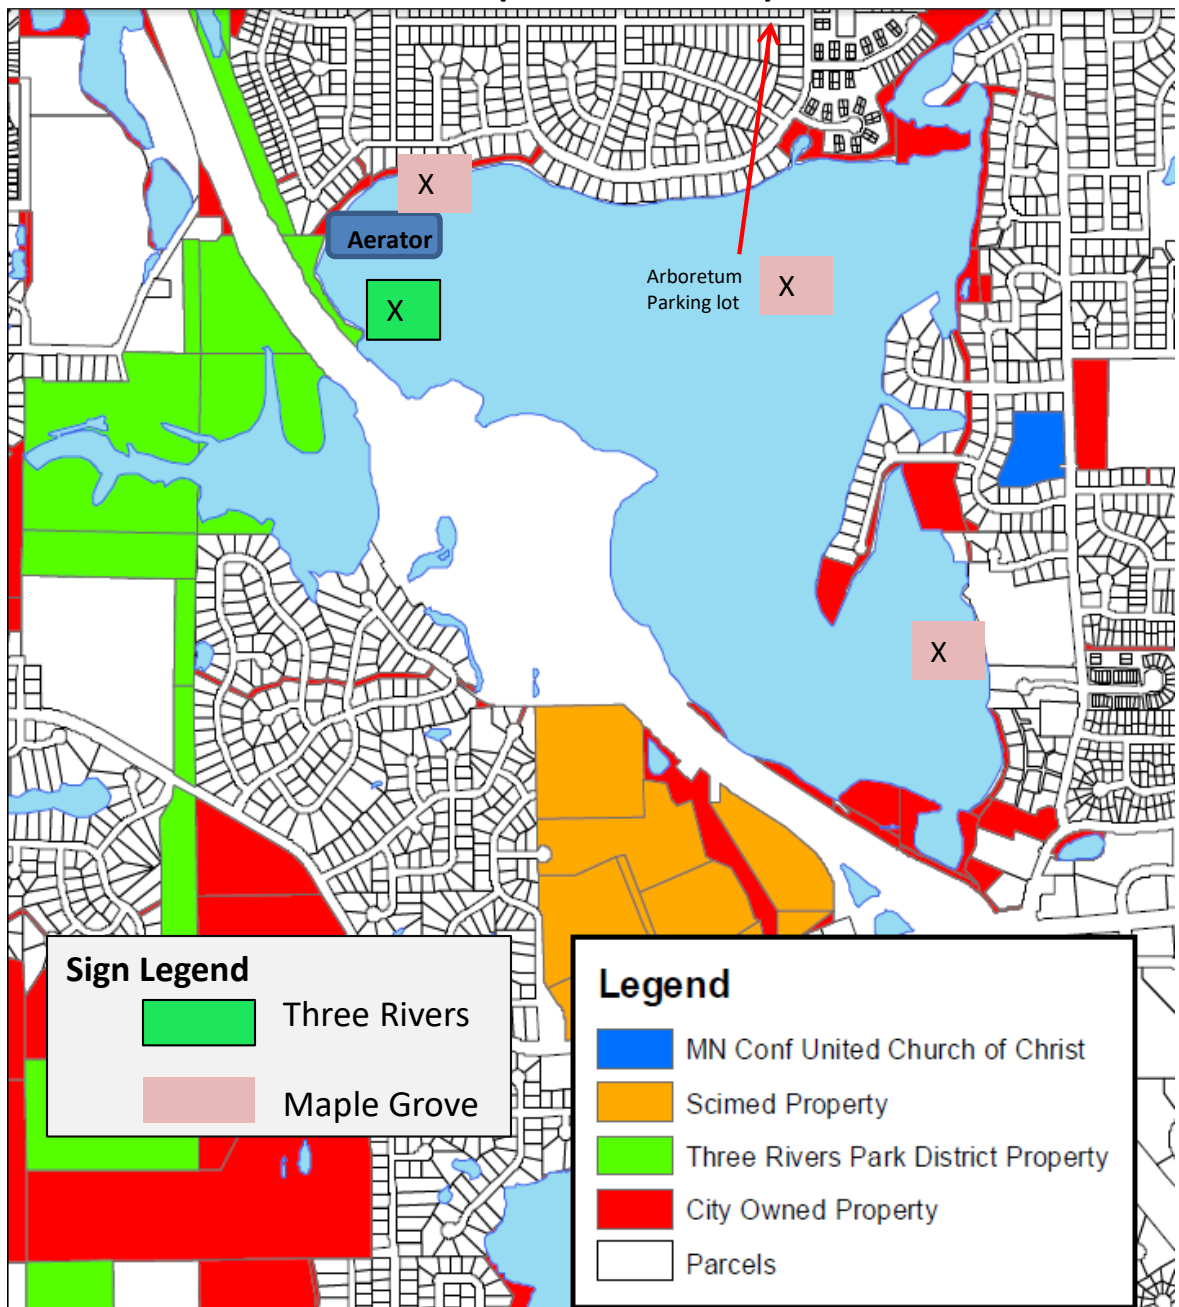

Rice Lake Aeration Signage for 2018-2019 (shoreline)

3 signs would be posted along City of Maple Grove property and 1 on Three Rivers property.

The aerator would be located at 15573 91st Ave. North.

Rice Lake Aeration Signage for 2018-2019 (continued)

Posting by I-94 (northernmost) bridge just east of overpass.

Posting by I-94 (northernmost) bridge just east of overpass.